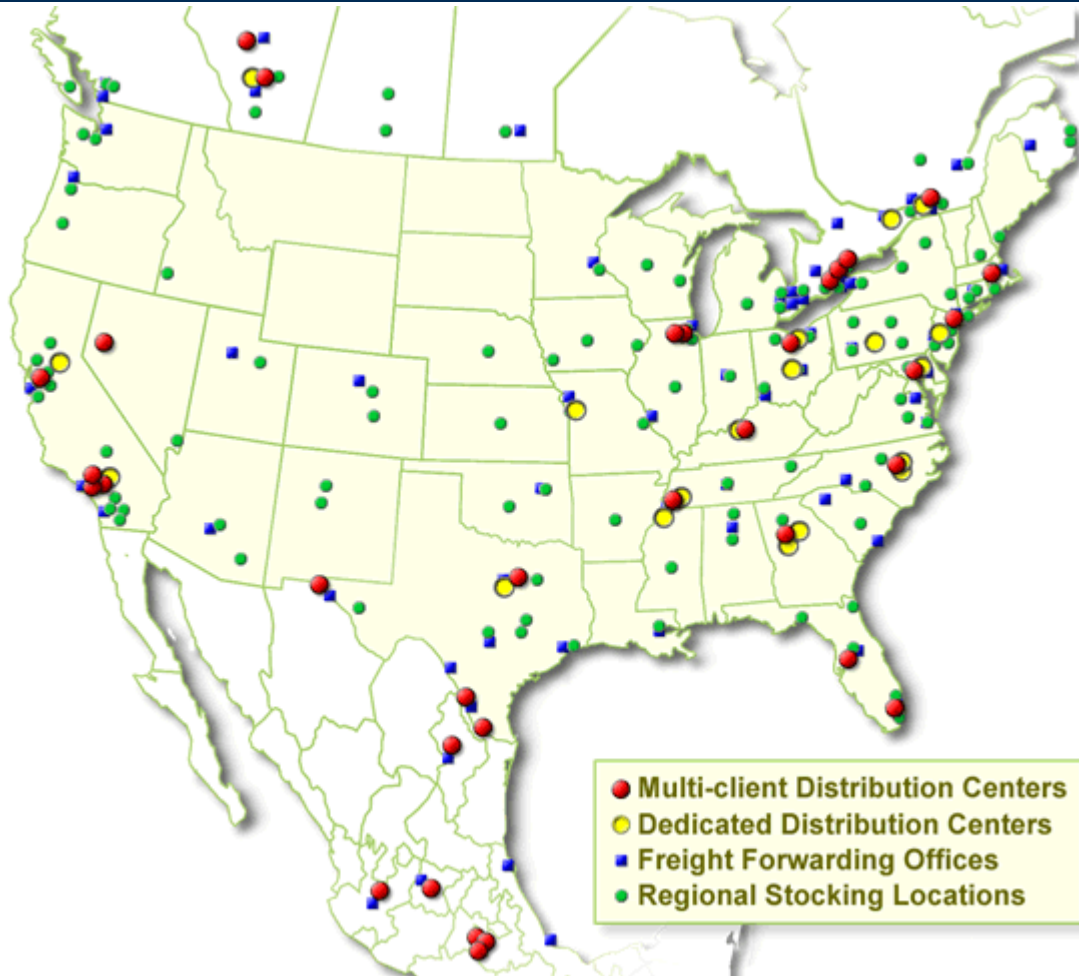

Kuehne + Nagel's North American Logistics Network

United States (multi-client DCs)

State	Metro	Location
California	Los Angeles	Cerritos, CA
California	San Francisco	Hayward, CA
California	Los Angeles	Rialto, CA
Florida	Central: Orlando, Tampa	Plant City, FL
Florida	Miami	Miami, FL
Georgia	Atlanta	Atlanta, GA
Illinois	Chicago	Alsip, IL
Kentucky	Louisville	Louisville, KY
Maryland	Baltimore	Baltimore, MD
Massachusetts	Boston	Franklin, MA
Nevada	Reno	Reno, NV
New Jersey	New York City	Jersey City, NJ
North Carolina	Raleigh / Durham	Research Triangle
Ohio	Cleveland, Toledo, Detroit	Sheffield, OH
Tennessee	Memphis	Memphis, TN
Texas	Dallas, Fort Worth	Dallas, TX

Mexico (multi-client DCs)

State	Metro	Location
Chihuahua	Northern Mexico	Chihuahua
Federal District	Mexico City	Iztapalapa
Federal District	Mexico City	Tultitlan
Federal District	Mexico City	Mexico City Airport
Guanajuato	Central Mexico	Silao
Jalisco	Guadalajara	Airport
Nuevo Leon	Monterrey	Monterrey

Canada (multi-client DCs)

Province	Metro	Location
Alberta	Calgary	Calgary
Alberta	Edmonton	Edmonton
Quebec	Montreal	Montreal
Ontario	Toronto	Toronto (Mississauga)
Ontario	Toronto	Toronto (Airport)
Ontario	Toronto	Toronto (Brampton)